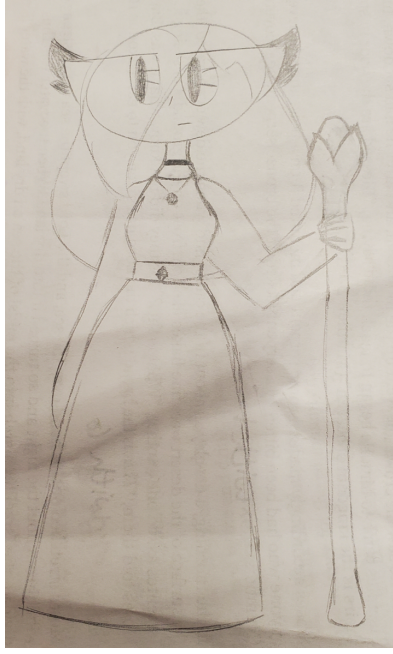

1.

Old sketch

2.

Main design

3.

Simplified w/ colors

eye color

belt (v. rough)

necklace

Lanet
(the red)